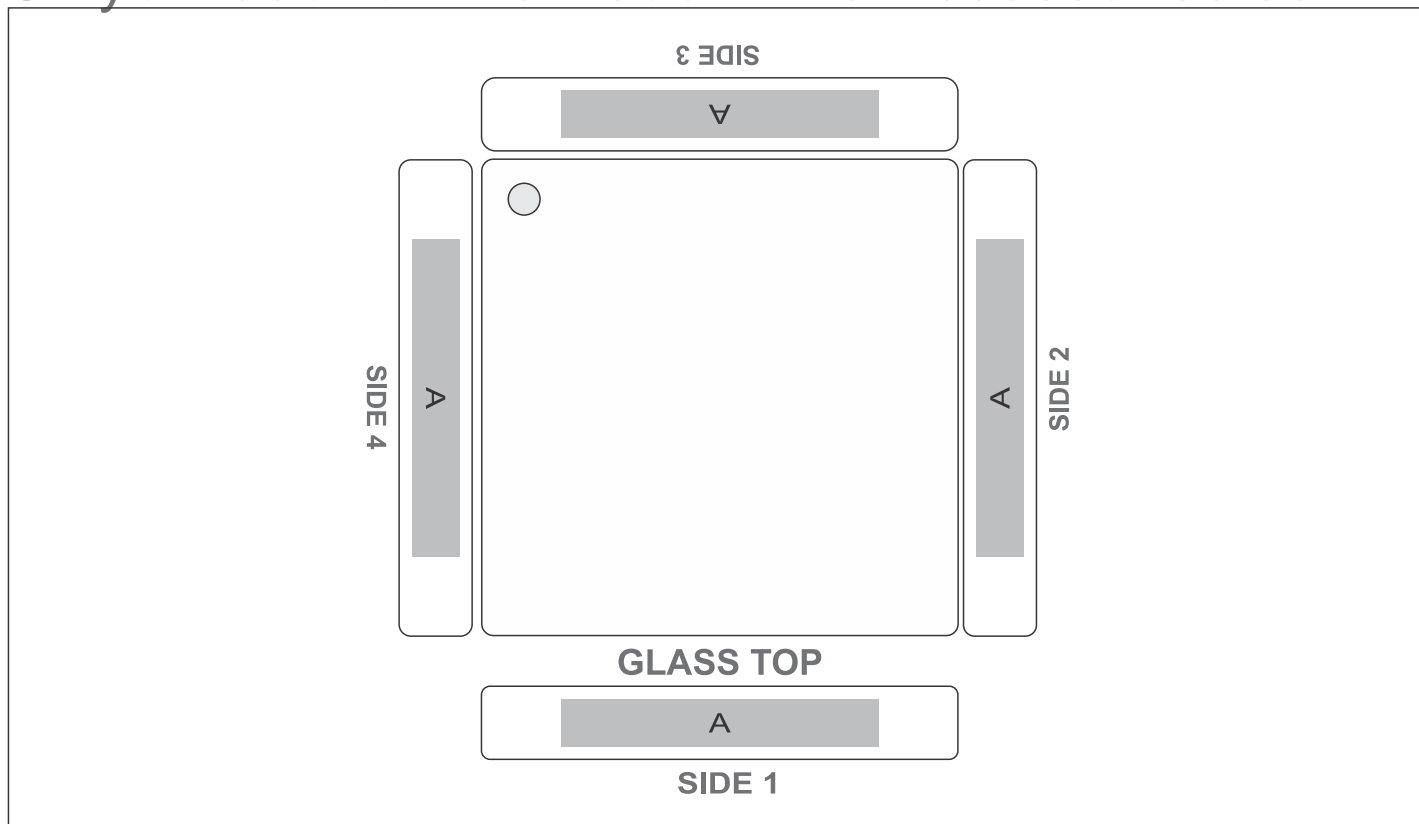

HL-OK-137-B

Okiyo Budonoki Bamboo Wine Accessories set

Need to know:

- Includes 1-Position Laser Engraving (setup fees apply)
- Laser colour : Tonal
- Due to tonal variations in the wood the laser engraving will vary from one item to the next and will likely vary in the same item

Branding Options:

Position A

1. Laser Engraving (LC)

N/A

Size: 100mm wide x 15mm high